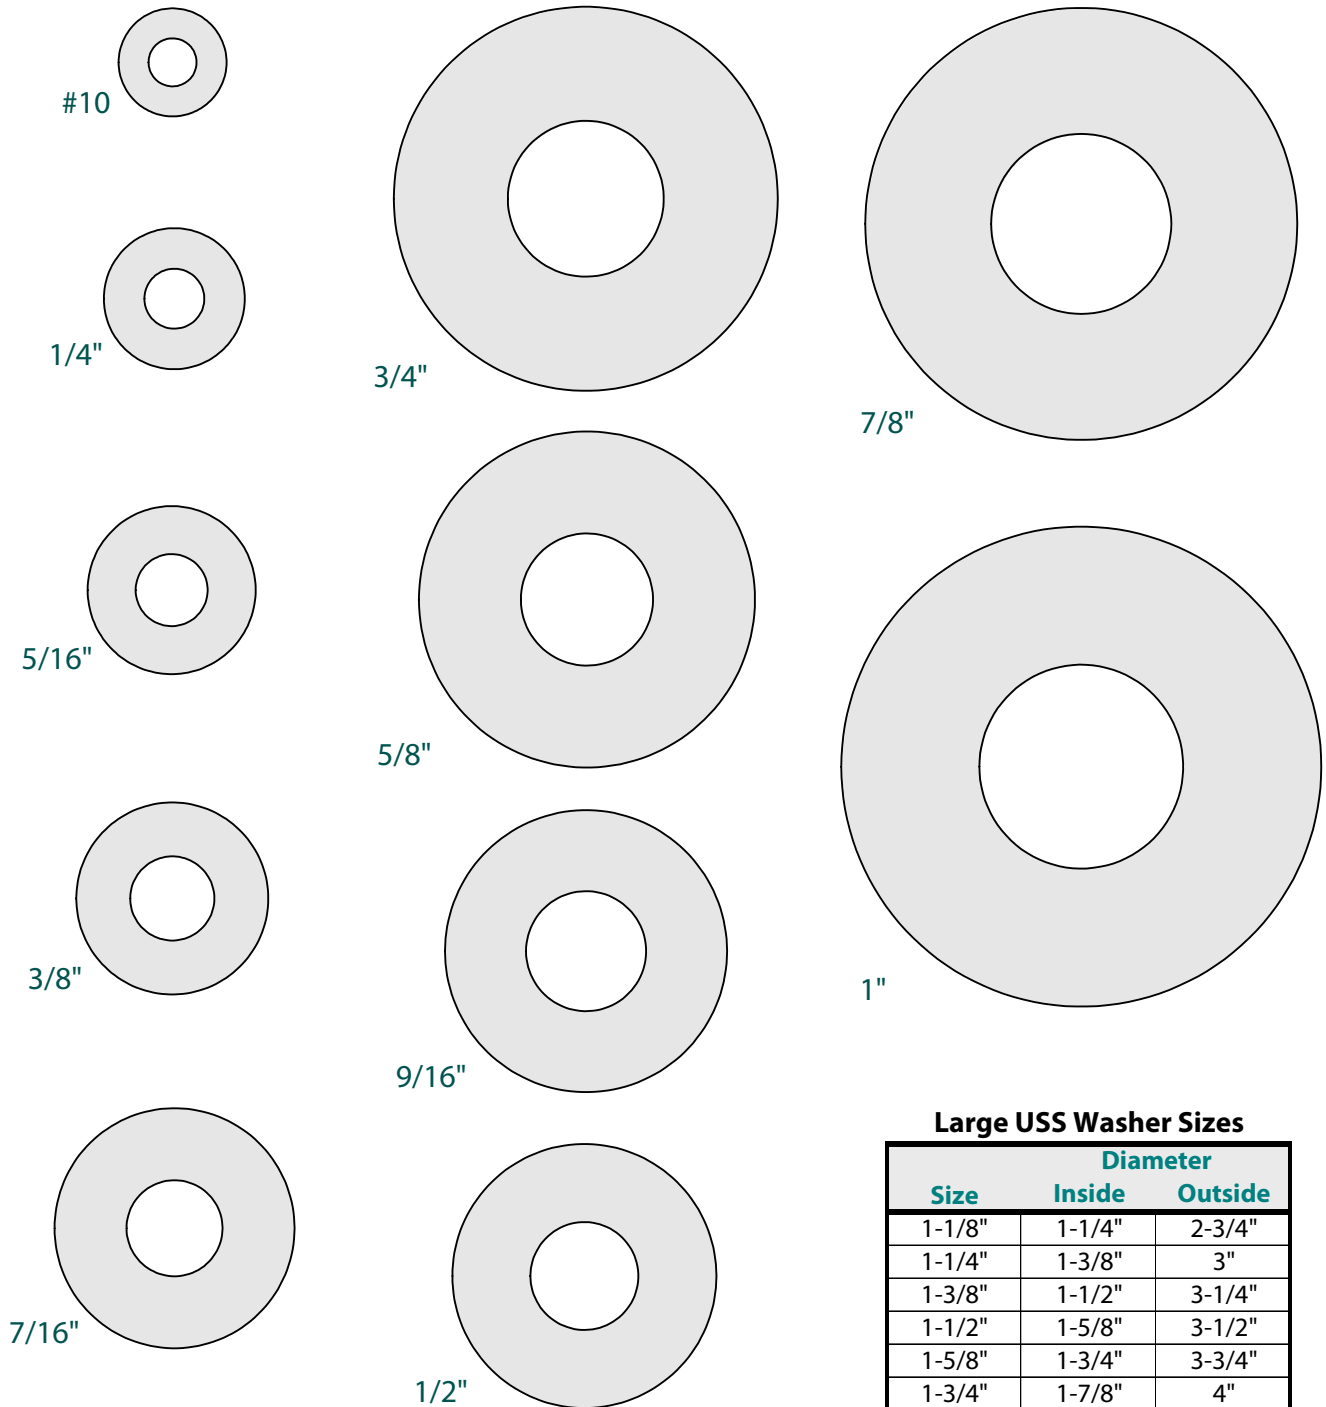

# USS Flat Washer Size Chart

www.boltdepot.com/tools

**Large USS Washer Sizes**

Size	Diameter	
	Inside	Outside
1-1/8"	1-1/4"	2-3/4"
1-1/4"	1-3/8"	3"
1-3/8"	1-1/2"	3-1/4"
1-1/2"	1-5/8"	3-1/2"
1-5/8"	1-3/4"	3-3/4"
1-3/4"	1-7/8"	4"
2"	2-1/8"	4-1/2"

Copyright © 2000-2013 Bolt Depot Inc.

**IMPORTANT:** Make sure to print this chart to **Actual Size** (no scaling).  
After printing, measure the scale check below to ensure correct scale. See [boltdepot.com/tools](http://boltdepot.com/tools) for more details.