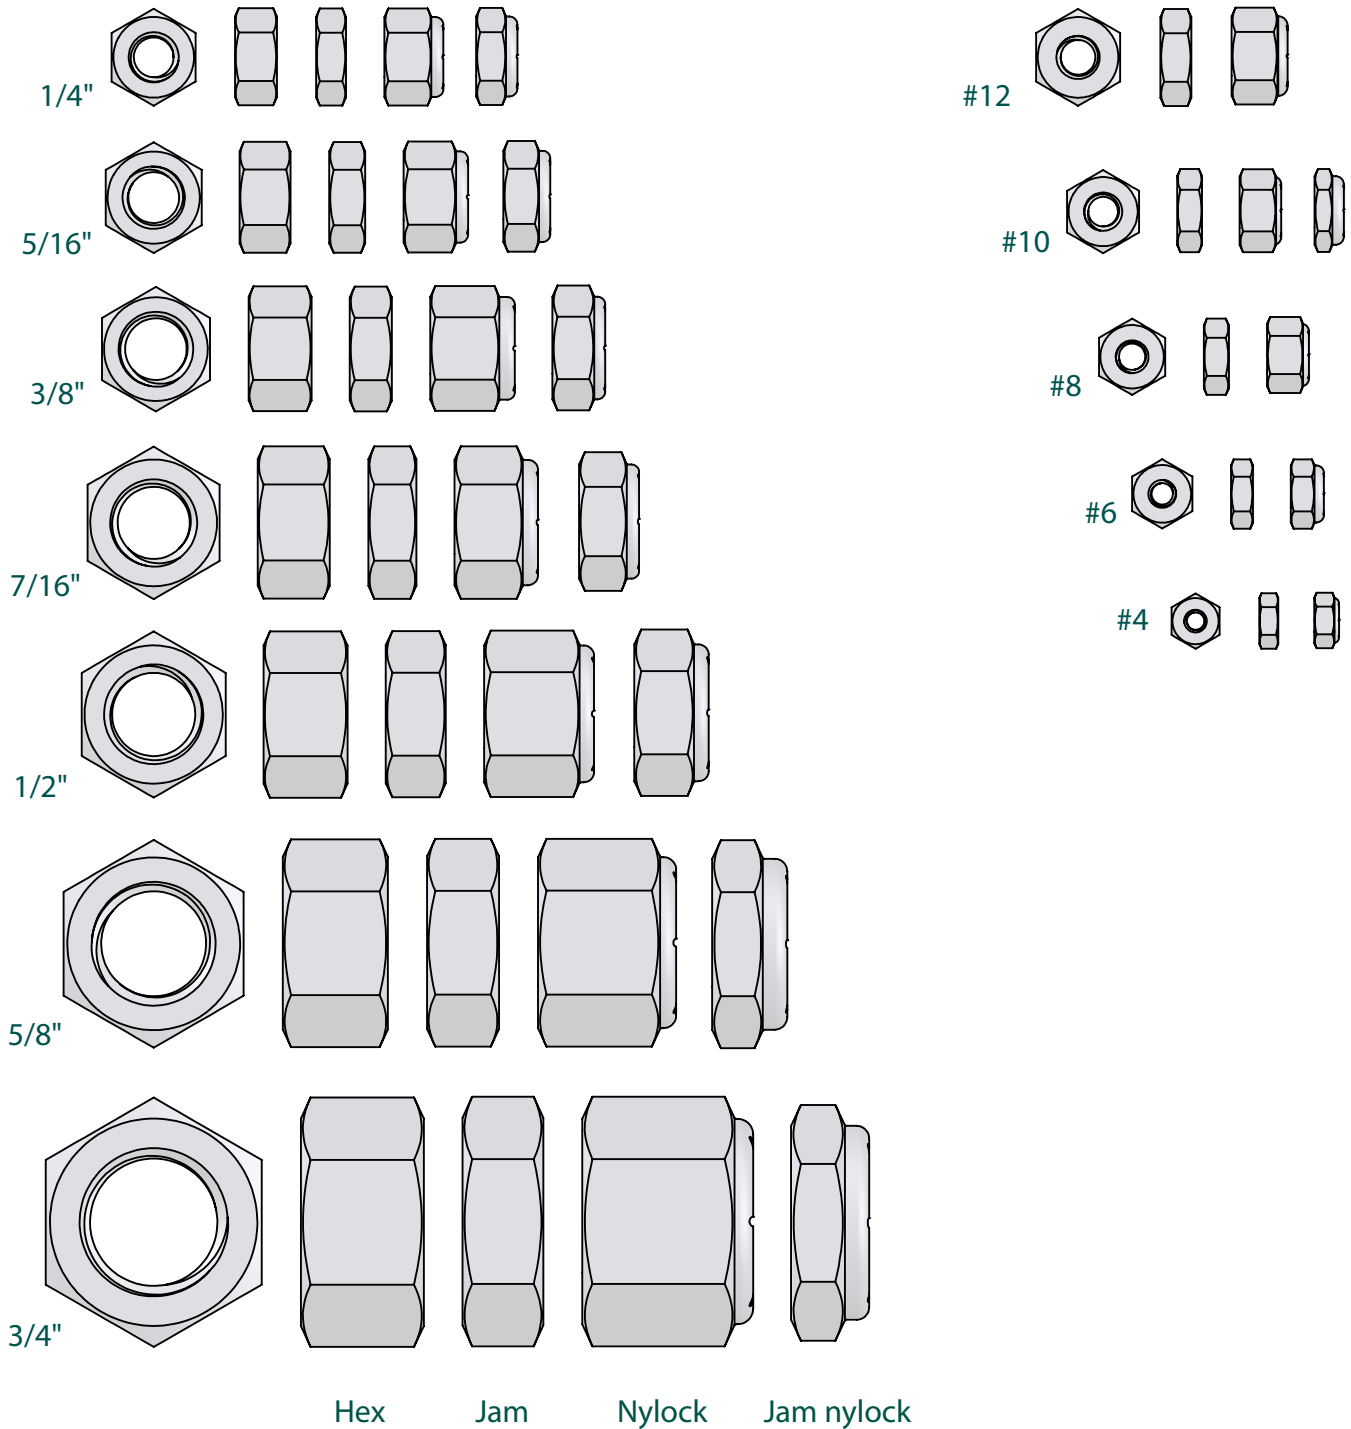

US Nut Size Chart

www.boltdepot.com/tools

Copyright © 2000-2013 Bolt Depot Inc.

IMPORTANT: Make sure to print this chart to **Actual Size** (no scaling).
After printing, measure the scale check below to ensure correct scale. See boltdepot.com/tools for more details.