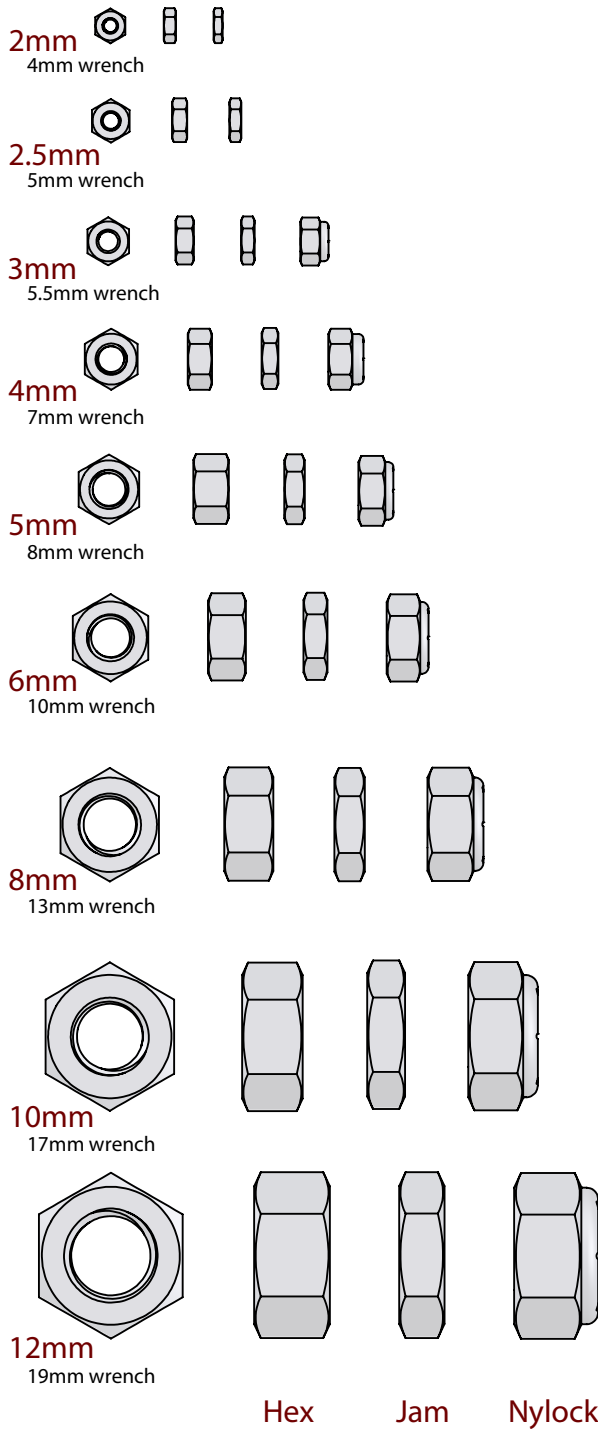

Metric Nut Size Chart

www.boltdepot.com/tools

IMPORTANT: Make sure to print this chart to **Actual Size** (no scaling).
After printing, measure the scale check below to ensure correct scale. See boltdepot.com/tools for more details.