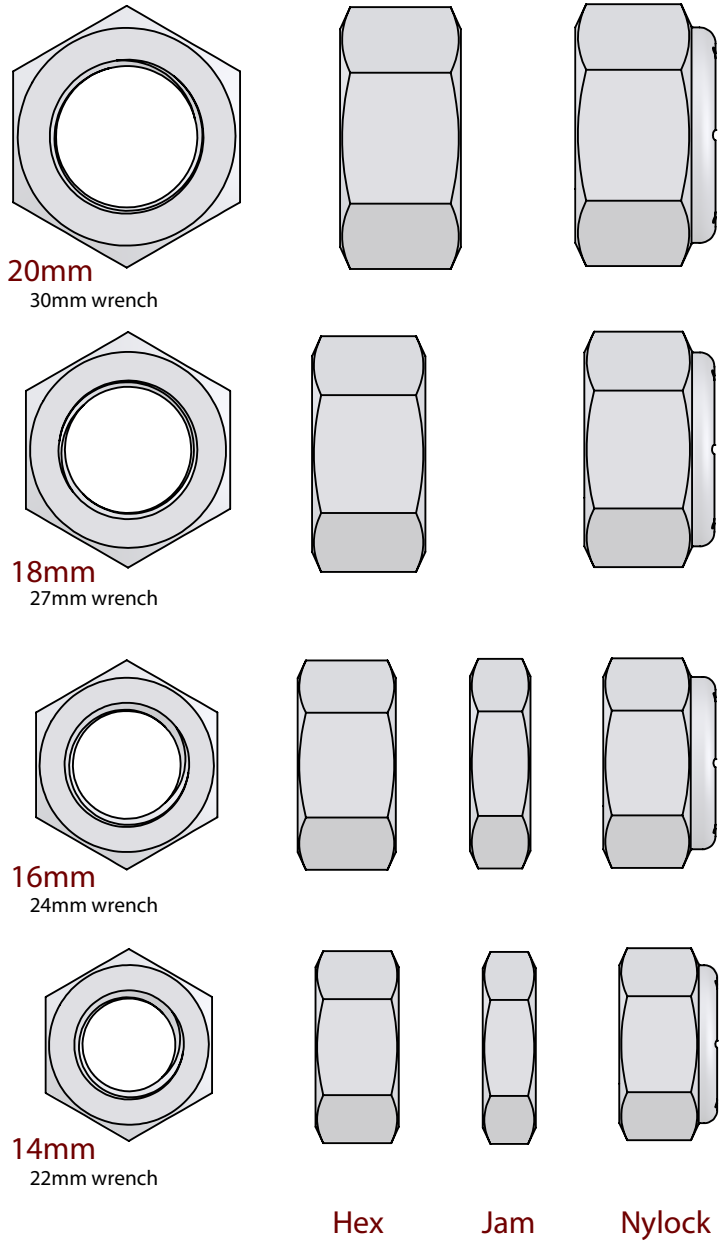

Metric Nut Size Chart

www.boltdepot.com/tools

IMPORTANT: Make sure to print this chart to **Actual Size** (no scaling).
After printing, measure the scale check below to ensure correct scale. See boltdepot.com/tools for more details.